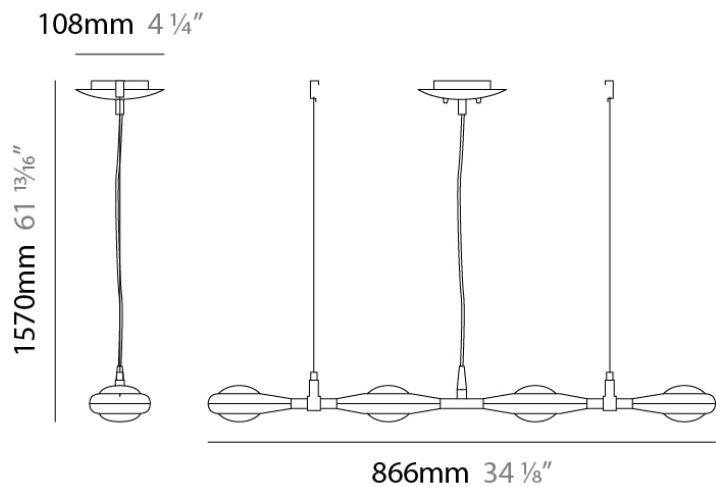

PROJECT	
TYPE	
NOTES	
QUANTITY	
DATE	

SPACE SUSPENSION

D91123

GENERAL

Series: Space
Brand: Milan
Division: Design
Mounting Type: Suspension
Mounting Location: Ceiling
Subcategory: Pendant

PHYSICAL

Shape: Abstract
Length (mm): 866
Length (in): 34 1/4
Width (mm): 108
Width (in): 4 1/4
Height (mm): 1570
Height (in): 62
Weight (kg): 2.3
Weight (lbs): 5
Fixture Finish: Metallic Gray
Fixture Material: Aluminum

ELECTRICAL

Number of Lamps: 4
Lamp Type: LED Retrofit
Lamp Shape: MR16
Bulb Included: Bulb Not Included
Total Output Wattage (W): 12
Max. Wattage Per Lamp (W): 3
Lamp Base: GU10
Input Voltage (V): 120

LED

OPTICAL

RATINGS AND CERTIFICATIONS

Certified By: CSA Certified to UL and CSA Standards
IP rating: IP20