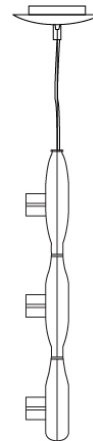

SPACE SUSPENSION

D91122

GENERAL

Series: Space
Brand: Milan
Division: Design
Mounting Type: Suspension
Mounting Location: Ceiling
Subcategory: Pendant

PHYSICAL

Shape: Abstract
Width (mm): 108
Width (in): 4 ¼
Height (mm): 730
Height (in): 28
Weight (kg): 1.4
Weight (lbs): 3
Fixture Finish: Metallic Gray
Fixture Material: Aluminum

ELECTRICAL

Number of Lamps: 3
Lamp Type: LED Retrofit
Lamp Shape: T4
Bulb Included: Bulb Not Included
Total Output Wattage (W): 9
Max. Wattage Per Lamp (W): 3
Lamp Base: G9
Input Voltage (V): 120

LED

OPTICAL

RATINGS AND CERTIFICATIONS

Certified By: CSA Certified to UL and CSA Standards
IP rating: IP20

PROJECT
TYPE
NOTES
QUANTITY
DATE

108mm 4 ¼"

730mm 28 ¾"